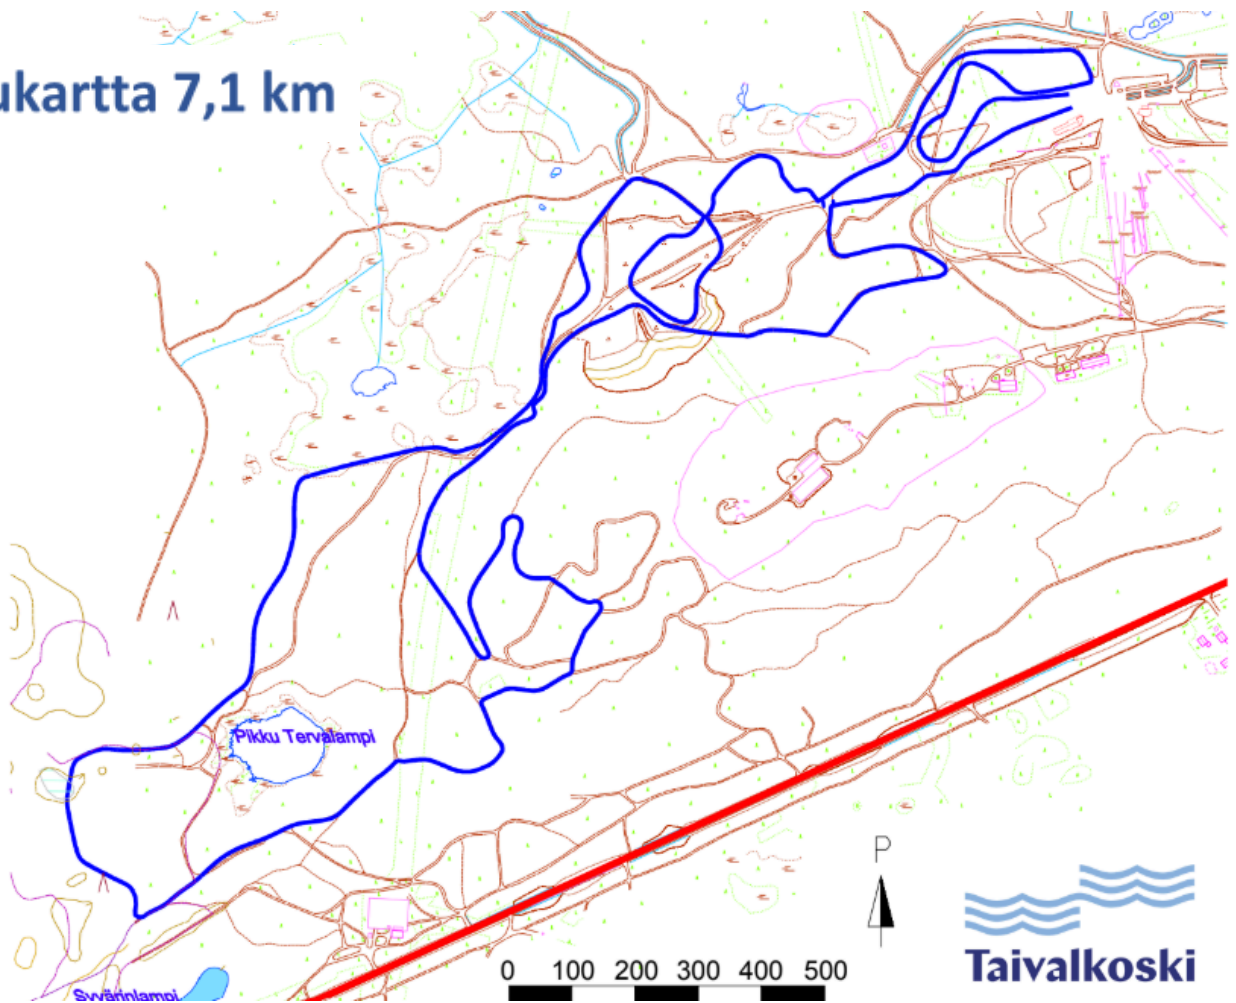

Latukartta 7,1 km

(7) Homologation inspector:

(8) Name of course:

Taivalkoski 7.1 km

(9) Competition level for course

Course length:	7,108m	Height difference (HD):	80m	Lowest point:	210m
Course category:		Maximum climb (MC):	53m	Highest point:	290m
		Total climb (TC):	265m		